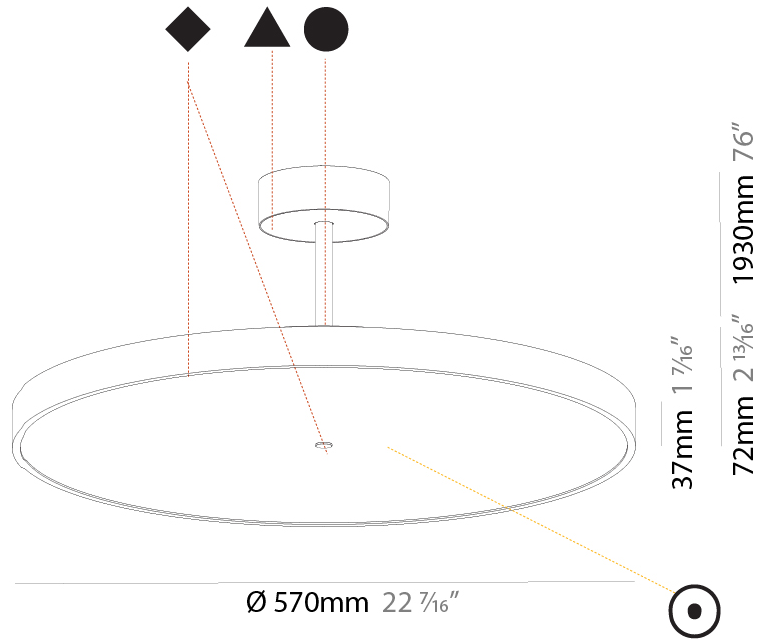

GENERAL

Series: Sign Diva Tube
Subseries: Sign Diva Tube
Partner: Prolicht
Division: Architectural
Installation: Suspension
Product Type: Pendant
Mounting Location: Ceiling
Light Distribution: Direct / Indirect

PHYSICAL

Shape: Round
Diameter (mm): 570
Diameter (in): 22 7/16
Height (mm): 72
Height (in): 2 13/16
Max. Overall Height (mm): 2002
Max. Overall Height (in): 78 13/16
Weight (kg): 8.533
Weight (lbs): 18.812

Diffuser: PMMA - Opal / Micro-Prism / Sparkling Secret / Vintage Industrial

Fixture Finish: SSR / BKV / CWI / CRY / HAB / UFT / ITA / RUA / FTG / MYG / LOD / PUS / FRO / FUP / KIA / POP / BLS / SPG / MEY / GOH / CHC / COM / ABZ / JAG / OBR / MOS / ROR

Fixture Material: PMMA / Extruded Aluminum / Steel

ELECTRICAL

Lamp Type: LED (Zhaga Standard)
Input Wattage (W): 67
Dimming: Tri-Mode (Non-Dimming and Phase Dimming (120Vac only) and 0-10V Dimming)
Driver Included: Yes
Driver Location: Integrated
Driver Type: Constant Current - Universal
Driver Class: Class 2
Input Voltage (V): 120 - 277
Constant Current (MA): 350

LED

Color Temperature (°K): 2700 / 3000 / 3500 / 4000
Max. Delivered Lumen (lm): 6632 / 6728 / 6812 / 6951
Nominal Lumen (lm): 9097 / 9229 / 9344 / 9535
CRI: >90 CRI
Lamp Life (hrs): 50000

OPTICAL

RATINGS AND CERTIFICATIONS

Certified By: Certified for North American Standards
IP rating: IP20