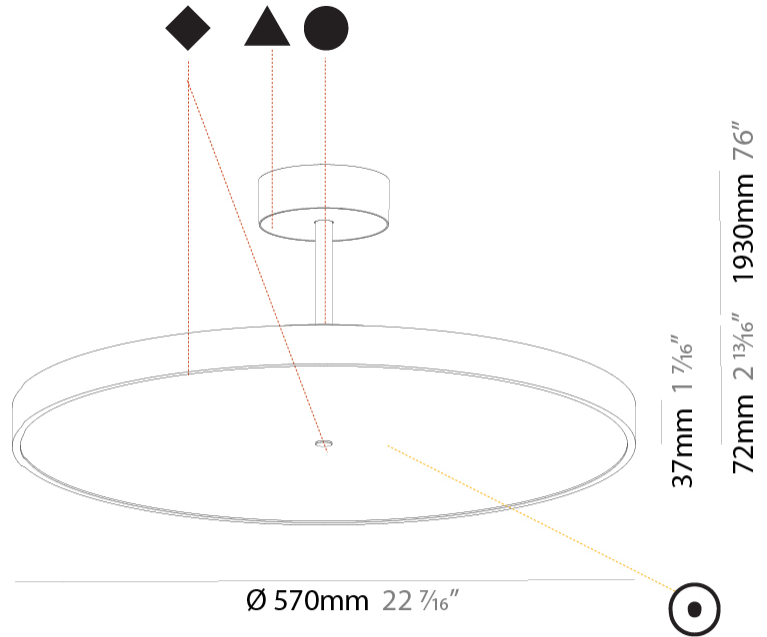

GENERAL

Series: Sign Diva Tube
Subseries: Sign Diva Tube
Partner: Prolicht
Division: Architectural
Installation: Suspension
Product Type: Pendant
Mounting Location: Ceiling
Light Distribution: Direct

PHYSICAL

Shape: Round
Diameter (mm): 570
Diameter (in): 22 7/16
Height (mm): 72
Height (in): 2 13/16
Max. Overall Height (mm): 2002
Max. Overall Height (in): 78 13/16
Weight (kg): 7.718
Weight (lbs): 17.015
Diffuser: PMMA - Opal / Micro-Prism / Sparkling Secret / Vintage Industrial
Fixture Finish: SSR / BKV / CWI / CRY / HAB / UFT / ITA / RUA / FTG / MYG / LOD / PUS / FRO / FUP / KIA / POP / BLS / SPG / MEY / GOH / CHC / COM / ABZ / JAG / OBR / MOS / ROR
Fixture Material: PMMA / Extruded Aluminum / Steel

ELECTRICAL

Lamp Type: LED (Zhaga Standard)
Input Wattage (W): 49
Total Output Wattage (W): 46.9
Dimming: Tri-Mode (Non-Dimming and Phase Dimming (120Vac only) and 0-10V Dimming)
Driver Included: Yes
Driver Location: Integrated
Driver Type: Constant Current - Universal
Driver Class: Class 2
Input Voltage (V): 120 - 277
Constant Current (MA): 350

LED

Color Temperature (°K): 2700 / 3000 / 3500 / 4000
Max. Delivered Lumen (lm): 4978 / 5337 / 5384 / 5494
Nominal Lumen (lm): 6199 / 6646 / 6705 / 6842
CRI: >90 CRI
Lamp Life (hrs): 50000

OPTICAL

RATINGS AND CERTIFICATIONS

Certified By: Certified for North American Standards
IP rating: IP20